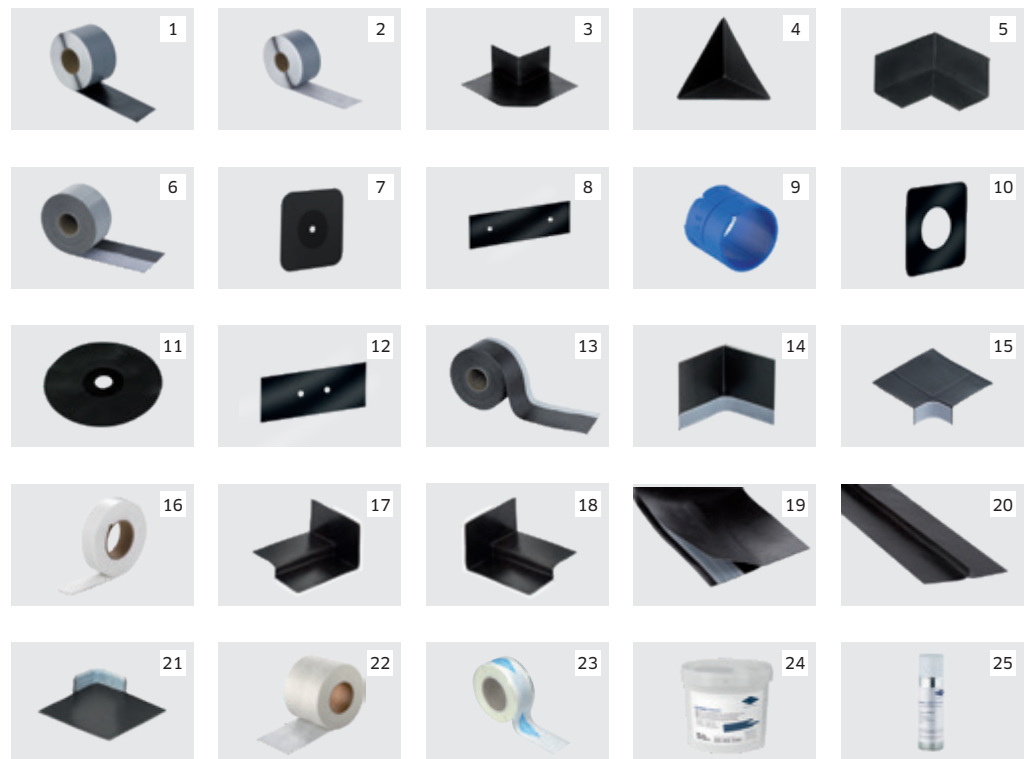

## Sealing for seamless bathrooms

### NEW BLANKE DISK FLB

BLANKE DISK FLB is another variant of the first and only self-adhesive waterproofing system on the market with a special surface for an ideal connection with cartridge adhesives such as those used for seamless rear walls made of composite aluminium, glass and other materials. The tested all-in-one system offers you standard-compliant solutions for every detail - from the primer to tapes, corners, collars and the waterproofing membrane, through to the perfectly matching linear and point drainage systems with integrated BLANKE DISK waterproofing membrane. The system does not require any drying time so that the wall panels in the bathroom and shower can be bonded to the sealing immediately.