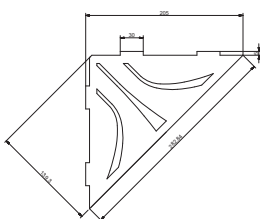

### Areas of application

BLANKE ECKBERT can be secured on the tiling surface without drilling any holes. The horizontal joint gap between two tiles is used for this purpose. The shelf can be retrofitted on existing wall coverings. Care products such as shampoo, shower gel, etc. can be placed on the shelf. The corner shelves are also suitable for areas outside of bathrooms with tiled walls.

### Technical data

Material:	stainless steel
Thickness:	2 mm
Mounting lugs:	4 pcs. 5 x 30 mm
Load capacity:	16 kg

BLANKE ECKBERT KASKA

BLANKE ECKBERT XL KASKA

BLANKE ECKBERT QUELL

BLANKE ECKBERT XL QUELL

### Installation

The corner shelf is inserted using the provided mounting lugs into the joint cavity and aligned. The top edge of the shelf touching the tiles is sealed on all sides with silicone. A joint width of at least 2 mm is required. With existing coverings, the joint must be removed beforehand using an oscillator. The mounting lugs can then be inserted into the open joint area and then grouted all around with silicone after aligning the shelf.

BLANKE ECKBERT CURVED

Material:	stainless steel
Thickness:	2 mm
Mounting lugs:	5 pcs. 5 x 30 mm

**Attention:** It is beyond the scope of our responsibility to ensure the appropriate and thus successful utilisation of our products. Liability can therefore only be accepted for the quality of our products within the framework of our terms of sales and delivery, but not for successful installation. This data sheet supersedes all previous technical data sheets for this product. We reserve the right to make changes which represent technical progress. Information provided by our employees which goes beyond the scope of this data sheet requires written confirmation.