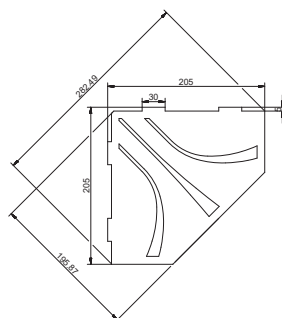

### Product description

BLANKE ECKBERT is a useful corner shelf for the modern shower area. The place for shampoo and shower gel. The corner shelves made of robust stainless steel are available in different geometries and ensure a tidy shower. Various structures are cut out of the tray surface to prevent standing water. This makes the tray easy to clean and look after. The shelf can be retrofitted without drilling holes in the joint. BLANKE ECKBERT is available in different design lines.

### Technical data

Material:	stainless steel
Thickness:	2 mm
Mounting lugs:	4 pcs. 5 x 30 mm
Load capacity:	16 kg

BLANKE ECKBERT KASKA

BLANKE ECKBERT XL KASKA

BLANKE ECKBERT QUELL

BLANKE ECKBERT XL QUELL

### Installation

The corner shelf is inserted using the provided mounting lugs into the joint cavity and aligned. The top edge of the shelf touching the tiles is sealed on all sides with silicone. A joint width of at least 2 mm is required. With existing coverings, the joint must be removed beforehand using an oscillator. The mounting lugs can then be inserted into the open joint area and then grouted all around with silicone after aligning the shelf.

BLANKE ECKBERT CURVED

Material:	stainless steel
Thickness:	2 mm
Mounting lugs:	5 pcs. 5 x 30 mm

**Attention:** It is beyond the scope of our responsibility to ensure the appropriate and thus successful utilisation of our products. Liability can therefore only be accepted for the quality of our products within the framework of our terms of sales and delivery, but not for successful installation. This data sheet supersedes all previous technical data sheets for this product. We reserve the right to make changes which represent technical progress. Information provided by our employees which goes beyond the scope of this data sheet requires written confirmation.