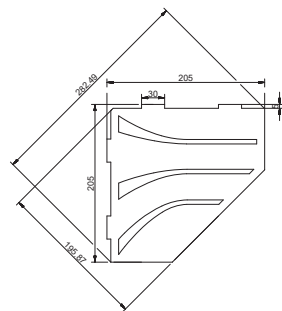

### Areas of application

BLANKE ECKBERT can be secured on the tiling surface without drilling any holes. The horizontal joint gap between two tiles is used for this purpose. The shelf can be retrofitted on existing wall coverings. Care products such as shampoo, shower gel, etc. can be placed on the shelf. The corner shelves are also suitable for areas outside of bathrooms with tiled walls.

### Technical data

Material:	stainless steel
Thickness:	2 mm
Mounting lugs:	4 pcs. 5 x 30 mm
Load capacity:	16 kg

BLANKE ECKBERT KASKA

BLANKE ECKBERT XL KASKA

BLANKE ECKBERT QUELL

BLANKE ECKBERT XL QUELL

### Installation

The corner shelf is inserted using the provided mounting lugs into the joint cavity and aligned. The top edge of the shelf touching the tiles is sealed on all sides with silicone. A joint width of at least 2 mm is required. With existing coverings, the joint must be removed beforehand using an oscillator. The mounting lugs can then be inserted into the open joint area and then grouted all around with silicone after aligning the shelf.

BLANKE ECKBERT CURVED

Material:	stainless steel
Thickness:	2 mm
Mounting lugs:	5 pcs. 5 x 30 mm

**Attention:** It is beyond the scope of our responsibility to ensure the appropriate and thus successful utilisation of our products. Liability can therefore only be accepted for the quality of our products within the framework of our terms of sales and delivery, but not for successful installation. This data sheet supersedes all previous technical data sheets for this product. We reserve the right to make changes which represent technical progress. Information provided by our employees which goes beyond the scope of this data sheet requires written confirmation.