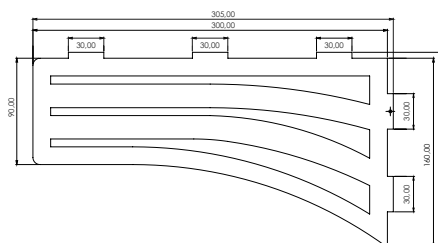

### Areas of application

BLANKE ECKBERT can be secured on the tiling surface without drilling any holes. The horizontal joint gap between two tiles is used for this purpose. The shelf can be retrofitted on existing wall coverings. Care products such as shampoo, shower gel, etc. can be placed on the shelf. The corner shelves are also suitable for areas outside of bathrooms with tiled walls.

### Technical data

Material:	stainless steel
Thickness:	2 mm
Mounting lugs:	4 pcs. 5 x 30 mm
Load capacity:	16 kg

BLANKE ECKBERT KASKA

BLANKE ECKBERT XL KASKA

BLANKE ECKBERT QUELL

BLANKE ECKBERT XL QUELL

### Installation

The corner shelf is inserted using the provided mounting lugs into the joint cavity and aligned. The top edge of the shelf touching the tiles is sealed on all sides with silicone. A joint width of at least 2 mm is required. With existing coverings, the joint must be removed beforehand using an oscillator. The mounting lugs can then be inserted into the open joint area and then grouted all around with silicone after aligning the shelf.

BLANKE ECKBERT CURVED

Material:	stainless steel
Thickness:	2 mm
Mounting lugs:	5 pcs. 5 x 30 mm

**Attention:** It is beyond the scope of our responsibility to ensure the appropriate and thus successful utilisation of our products. Liability can therefore only be accepted for the quality of our products within the framework of our terms of sales and delivery, but not for successful installation. This data sheet supersedes all previous technical data sheets for this product. We reserve the right to make changes which represent technical progress. Information provided by our employees which goes beyond the scope of this data sheet requires written confirmation.