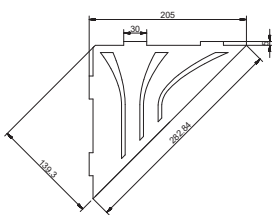

### Product description

BLANKE ECKBERT is a useful corner shelf for the modern shower area. The place for shampoo and shower gel. The corner shelves made of robust stainless steel are available in different geometries and ensure a tidy shower. Various structures are cut out of the tray surface to prevent standing water. This makes the tray easy to clean and look after. The shelf can be retrofitted without drilling holes in the joint. BLANKE ECKBERT is available in different design lines.

### Areas of application

BLANKE ECKBERT can be secured on the tiling surface without drilling any holes. The horizontal joint gap between two tiles is used for this purpose. The shelf can be retrofitted on existing wall coverings. Care products such as shampoo, shower gel, etc. can be placed on the shelf. The corner shelves are also suitable for areas outside of bathrooms with tiled walls.

### Technical data

Material:	stainless steel
Thickness:	2 mm
Mounting lugs:	4 pcs. 5 x 30 mm
Load capacity:	16 kg

BLANKE ECKBERT KASKA

BLANKE ECKBERT XL KASKA

BLANKE ECKBERT QUELL

BLANKE ECKBERT XL QUELL

BLANKE ECKBERT CURVED

Material:	stainless steel
Thickness:	2 mm
Mounting lugs:	5 pcs. 5 x 30 mm

**Attention:** It is beyond the scope of our responsibility to ensure the appropriate and thus successful utilisation of our products. Liability can therefore only be accepted for the quality of our products within the framework of our terms of sales and delivery, but not for successful installation. This data sheet supersedes all previous technical data sheets for this product. We reserve the right to make changes which represent technical progress. Information provided by our employees which goes beyond the scope of this data sheet requires written confirmation.