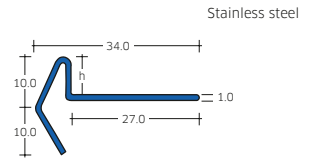

STAINLESS STEEL 2.5 POLISHED

Length: 2.5 m PU: 2 pcs.

h=mm	Art. no.	€/m
8.0	462-286-8025	25.90
10.0	462-286-1025	27.46
12.5	462-286-12525	28.62

STAINLESS STEEL 1.25 POLISHED

Length: 1.25 m PU: 2 pcs.

h=mm	Art. no.	€/m
8.0	462-286-8125	27.46
10.0	462-286-1125	29.26
12.5	462-286-125125	30.50

STAINLESS STEEL 1.0 POLISHED

Length: 1.0 m PU: 2 pcs.

h=mm	Art. no.	€/m
8.0	462-286-801	27.53
10.0	462-286-1001	29.39
12.5	462-286-1251	30.79

STAINLESS STEEL 2.5 MATT, BRUSHED

Length: 2.5 m PU: 2 pcs.

h=mm	Art. no.	€/m
8.0	462-280-8025	17.72
10.0	462-280-1025	19.26
12.5	462-280-12525	20.43

STAINLESS STEEL 1.25 MATT, BRUSHED

Length: 1.25 m PU: 2 pcs.

h=mm	Art. no.	€/m
8.0	462-280-8125	19.26
10.0	462-280-1125	21.06
12.5	462-280-125125	22.29

STAINLESS STEEL 1.0 MATT, BRUSHED

Length: 1.0 m PU: 2 pcs.